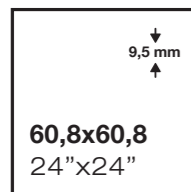

towns

Interior y Exterior /
Indoor and Outdoor /

IN & OUT