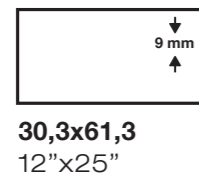

towns

Interior y Exterior /
Indoor and Outdoor /

IN & OUT