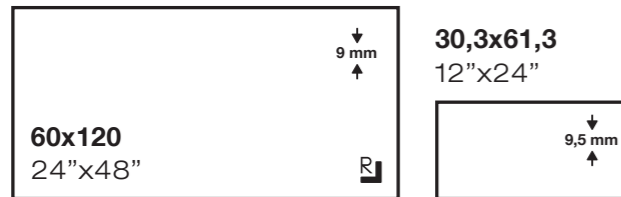

# range adz

Range adz almond 30,3x61,3 / 12"x24"

range adz almond

range adz beige