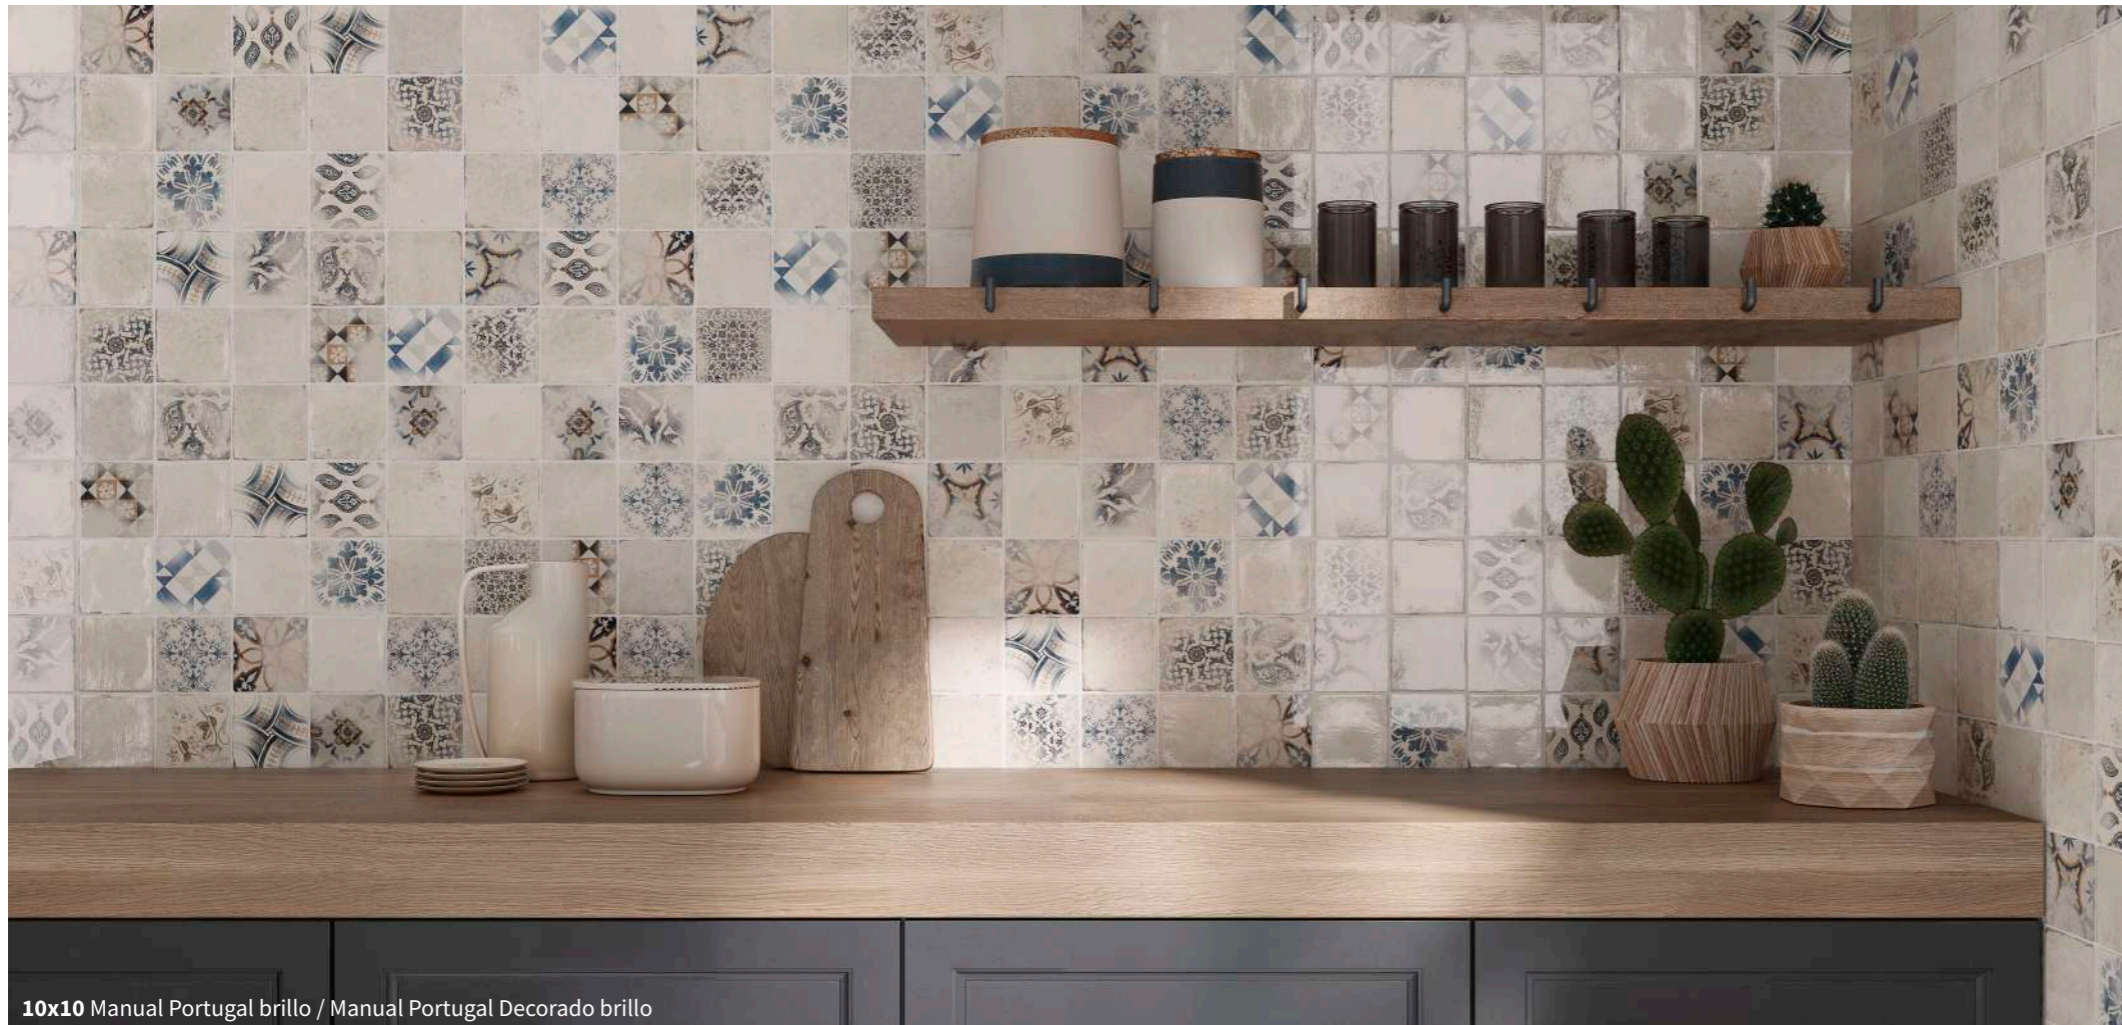

10x10 Manual Portugal brillo / Manual Portugal Decorado brillo