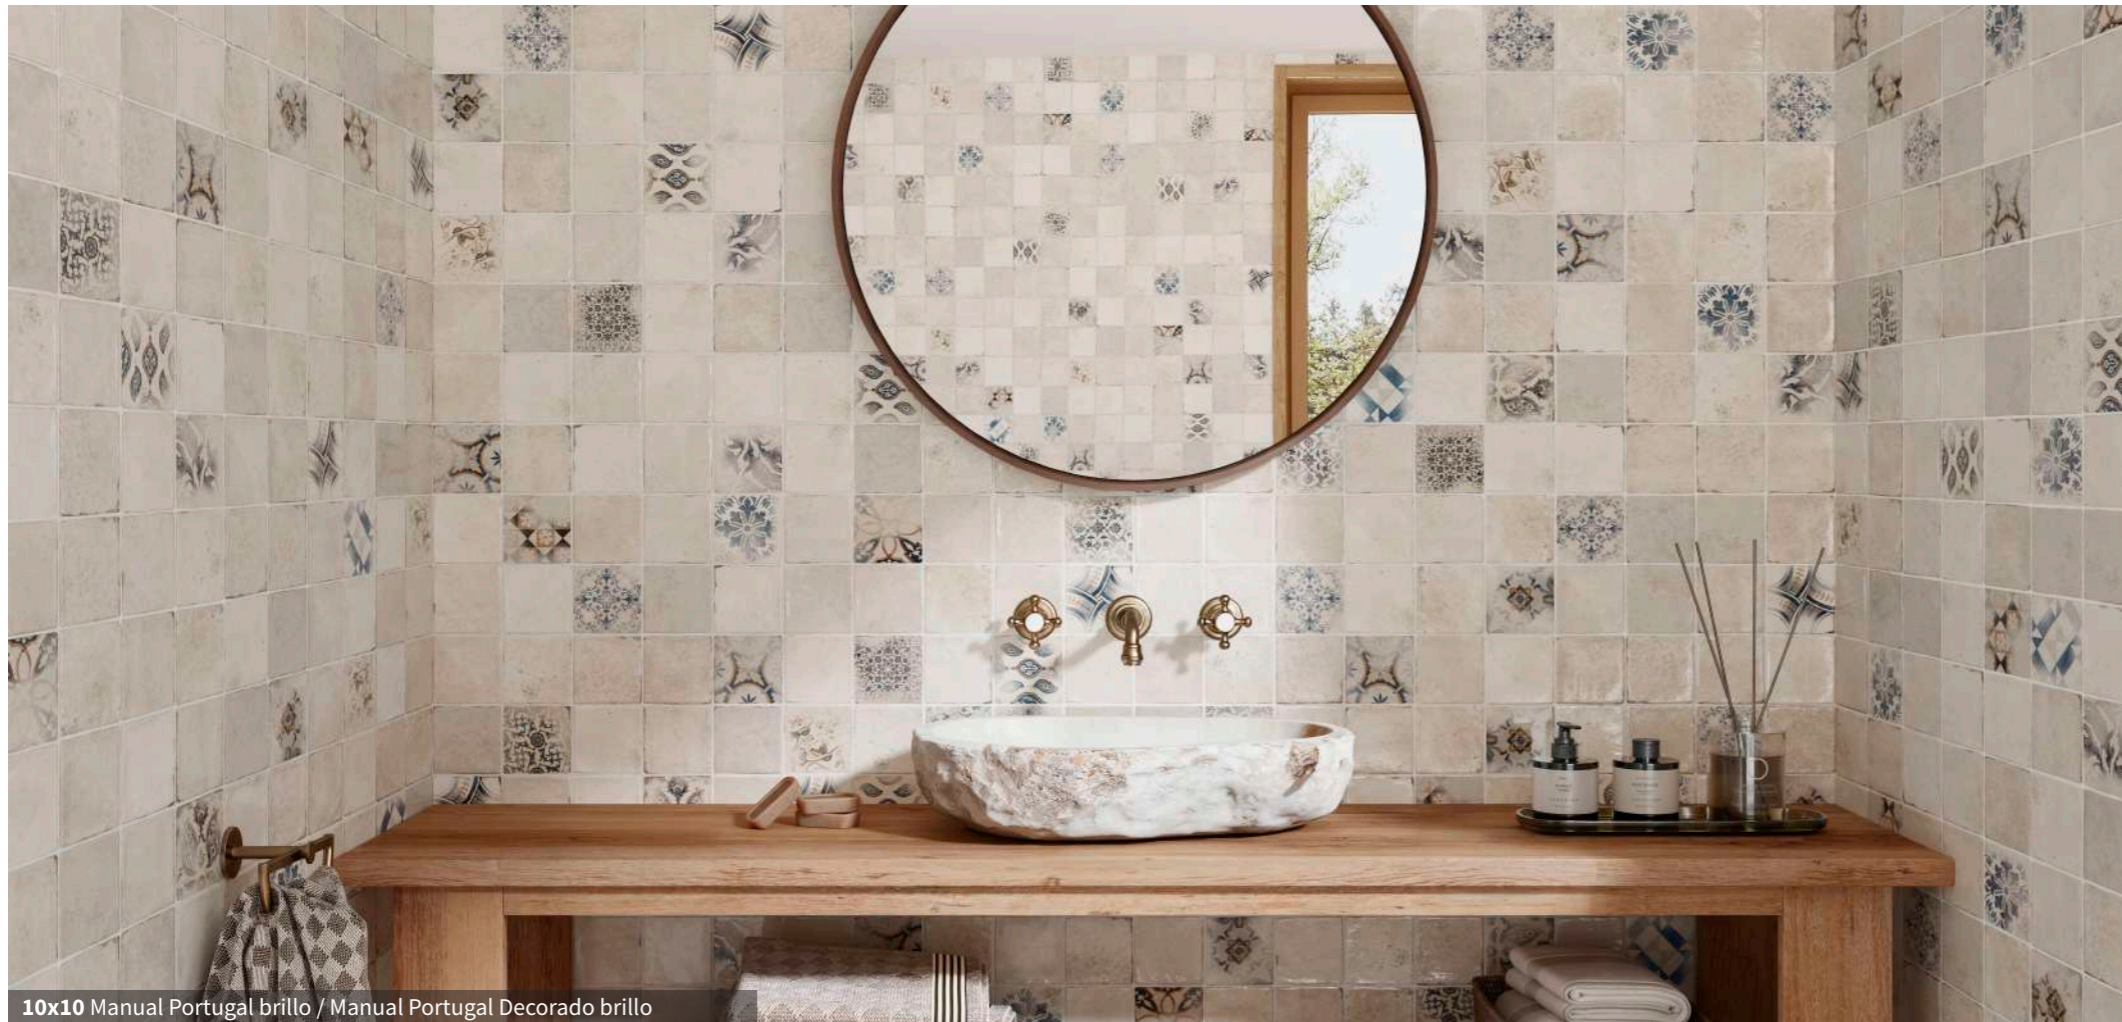

10x10 Manual Portugal brillo / Manual Portugal Decorado brillo