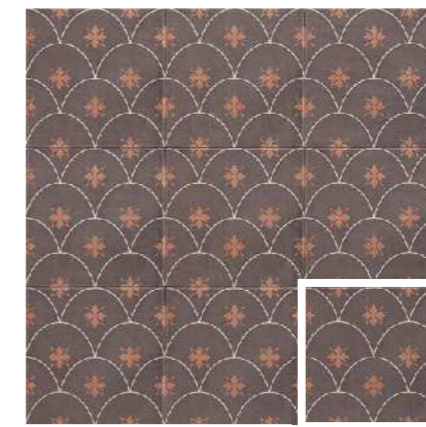

DESTINY

*Where the pause culminates and the process remains over time.
Elegance and serenity. Intimate and welcoming spaces that remain in memory.*

GLAMOUR WHITE
20x20 (M 280) 8"x8"

TECHNICAL SHELL 20x20 - 8"x8" (M 280)
ELEGANCE WHITE 20x20 - 8"x8" (M 280)
TECHNICAL KOALA 20x20 - 8"x8" (M 280)

GLAMOUR GREEN
20x20 (M 280) 8"x8"

TECHNICAL SHELL 20x20 - 8"x8" (M 280)
WHITE SEASON 20x20 - 8"x8" (M 280)
FONDANT NATURAL 20x20 - 8"x8" (M 280)

GLAMOUR BROWN
20x20 (M 280) 8"x8"

TECHNICAL SHELL 20x20 - 8"x8" (M 280)
WHITE SEASON 20x20 - 8"x8" (M 280)
CANEM SEASON 20x20 - 8"x8" (M 280)